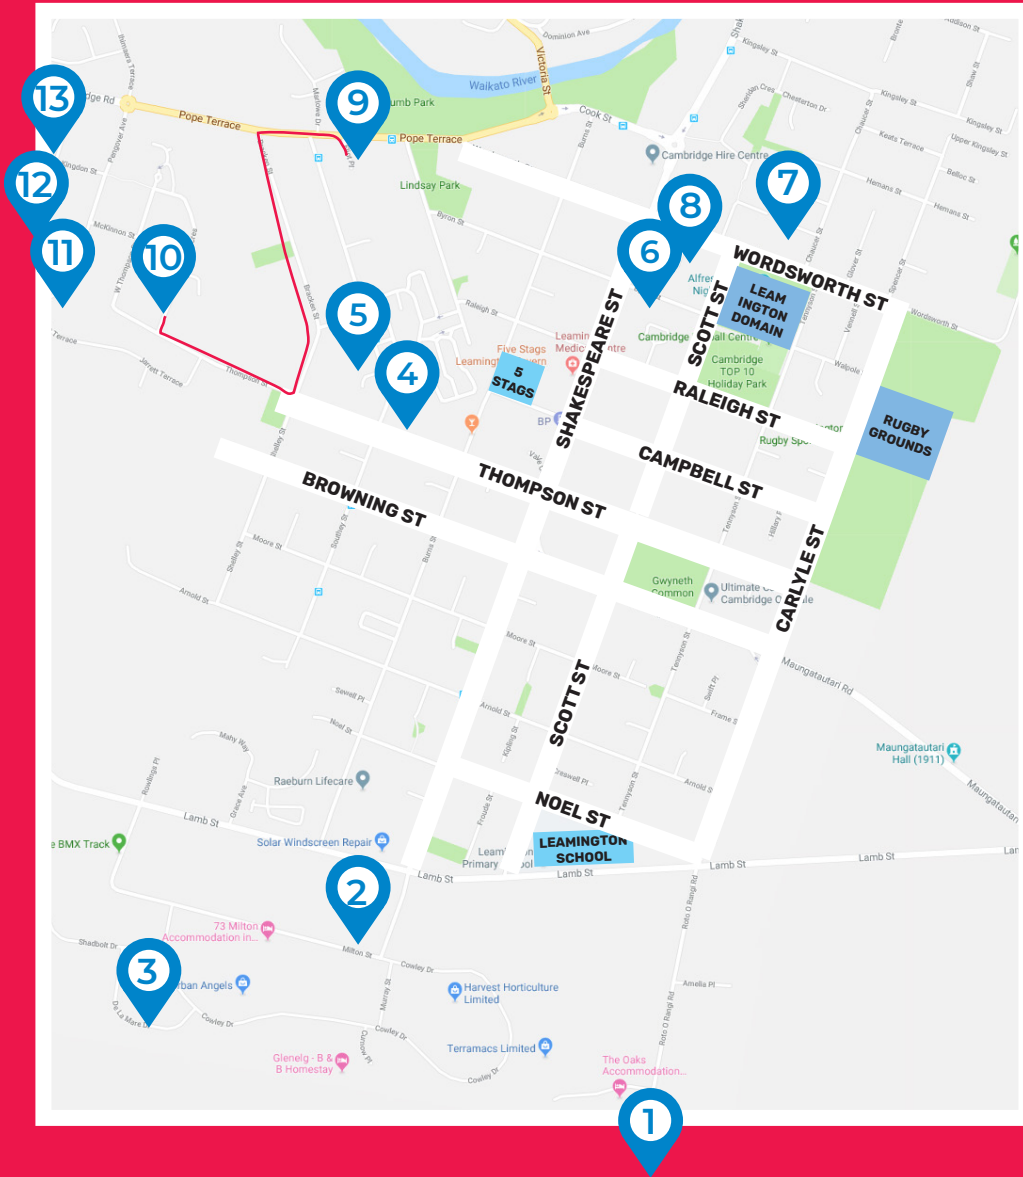

Leamington

CHRISTMAS LIGHT TRAIL 2024

- 1 - 291 Rotoorangi Road
- 2 - Milton Street (TBC)
- 2 - 45, 49 Cowley Dr
- 3 - De La Mare Dr (TBC)
Off Cowley Dr
- 4 - 24, 46, 48
West Thompson St
- 5 - 2 Hulme Place
- 6 - 58A Byron St
If gate unlocked, walk up the driveway to see the lights
- 7 - Wordsworth St (TBC)
- 8 - 4 Mansfield St (TBC)
- 9 - 4 Elliot Place
Follow red line to next destination, onto Bracken St, and Thompson St
- 10 - 11, 13, 15
Plescher Cresc
- 11 - Pengover Ave (TBC)
Head to Circus Eatery, enjoy the Oval which has been set up with lights around the block.
- 12 - Hyatt Close and
Jarret Terrace (TBC)
Off Kingdon St
- 13 - 6, 47-49 Kingdon St

The Lights Are On, Let's Go!

Drive, explore, and be the elf that spreads cheer!
Respect the homes and the community, and if you spot a house that deserves a spot on the map please email us. No voting this year, just holiday magic! Tag us with your vids/photos to keep the xmas spirit alive @blackfoxnz on fb/insta