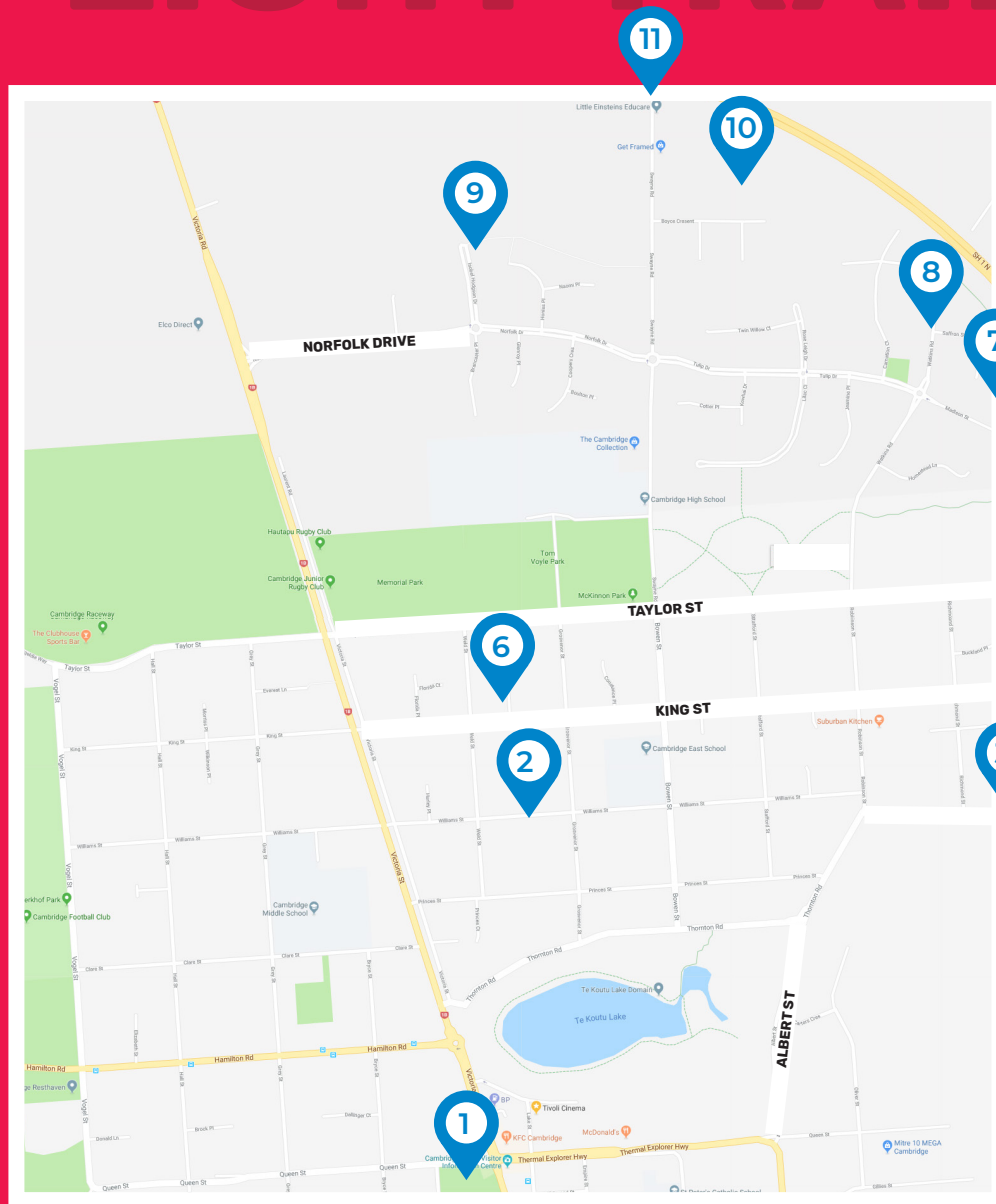

Cambridge

CHRISTMAS LIGHT TRAIL 2024

1 - Victoria Square, Victoria St (big tree)

Opposite Cambridge Town Hall

2 - 84 Williams Street & Corner Weld Street

3 - 118 Thornton Road

4 - 11 Oaklands Drive

5 - 56 MacLean Street
Follow MacLean St and hook left onto King St

6 - 5 Florida Place

7 - 3 Saffron St

8 - 30 Watkins Rd

9 - Isobel Hodgson Dr

If you feel like a little drive within this area, the side streets off Terry Came Dr and William Paul St have some displays.

10 - 41 & 43 Ruru Street

11 - Tauwhare Village

If you feel like going an extra adventure - head out to Scotsman Valley Road towards Tauwhare School and there is some neat houses up towards the Tauwhare Hall too.

The Lights Are On, Let's Go!

Drive, explore, and be the elf that spreads cheer! Respect the homes and the community, and if you spot a house that deserves a spot on the map please email us. No voting this year, just holiday magic! Tag us with your vids/photos to keep the xmas spirit alive @blackfoxnz on fb/insta